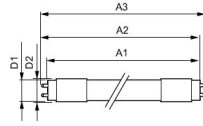

[View Product](#)

General Information

SKU	248765
EAN	8720169199989
Brand	Philips
Manufacturer Name	CorePro LEDtube UN 1200mm UO 15.5W840 T8
Full box quantity	20
Any Lamp all-in warranty	3 Years
Energy efficiency class	D
Average Lifetime (h)	50000
Voltage (V)	220-240

Technical Information

Technology	LED
Replaces (Watt)	36
Wattage	15.5
Dimmable	Not Dimmable
Cap / Base	G13
Rotatable	No
Colour Code	840 Cool White
Colour temperature (Kelvin)	4000 Cool White
Colour Rendering (Ra)	80-89
Colour of Light	White