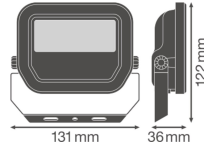

Specifications Ledvance LED Floodlight GEN 3 White 10W 1200lm 100D - 865 Daylight | IP65 - Symmetrical

[View Product](#)

General Information

SKU	239590
EAN	4058075420946
Brand	Ledvance
Manufacturer Name	FL PFM 10W/6500K SYM 100 WT
Any Lamp all-in warranty	5 Years
Average Lifetime (h)	70000

Technical Information

Technology	LED Integrated
Wattage	10
Replaces (Watt)	20
Voltage (V)	220-240
Dimmable	Not Dimmable
Colour Code	865 Daylight
Colour temperature (Kelvin)	6500 Daylight
Colour Rendering (Ra)	80-89
Colour of Light	White
Light colour options	Single Color
Luminous Flux (Lumen)	1200
Luminous Efficacy (lm/W)	120

Beam Angle (degree)	100
Power factor	>0.90
Product Type Category	LED Floodlight

Fixture Information

Mounting Method	Surface
Fixture Connection	Cable, 3-pole
Optical Cover	Glass
Light Distribution	Symmetrical
IP-rating	IP65
Impact Protection (IK)	IK07 - 2 joules
Operating Temperature	-30 to +50
Colour of the Fixture	White
Housing	Aluminium
Colour of material	White
Series	Performance

Dimensions

Length (mm)	122
Width (mm)	131
Height (mm)	36

Sensor Information

Why Any-lamp?

Type of sensor No Sensor

Order from the **largest lighting specialist** in Europe

Customised quotation

Up to **7 years warranty**